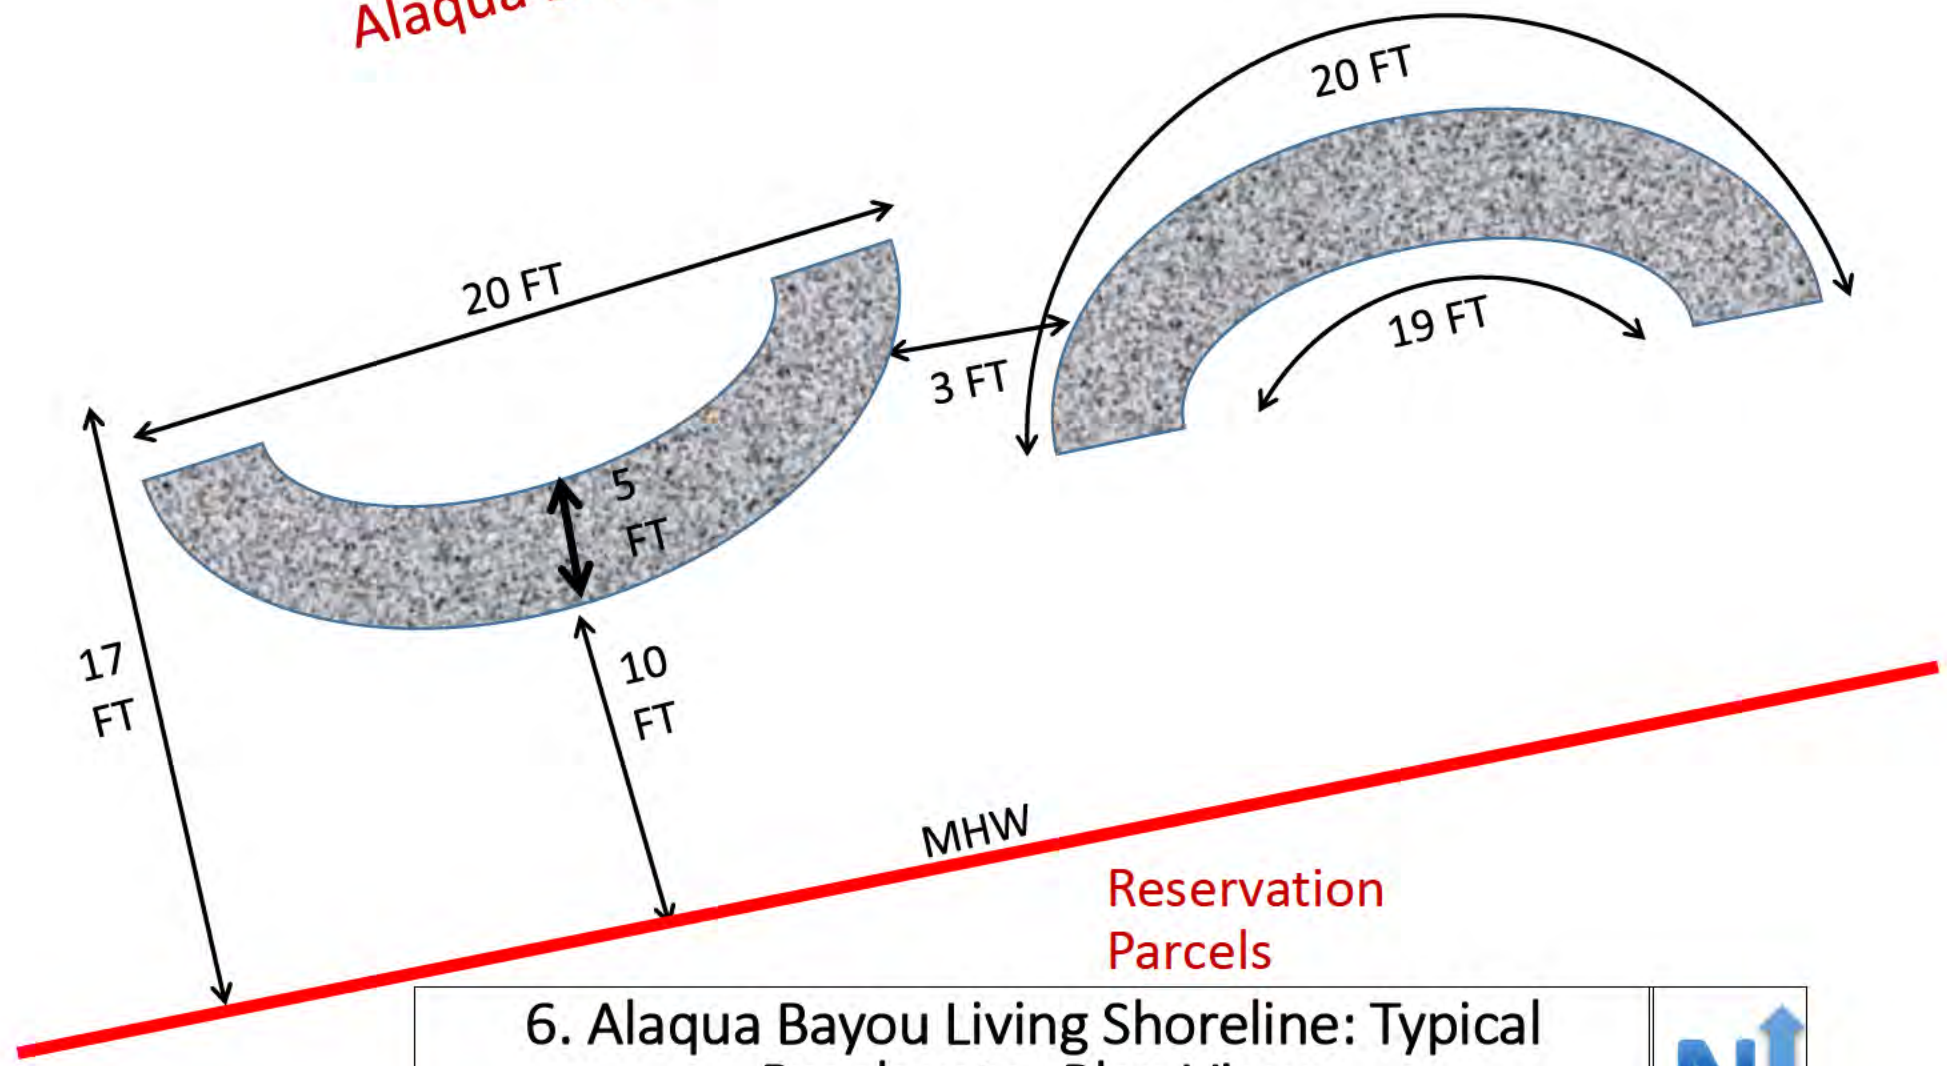

Alaqua Bayou Living Shoreline

Eglin Reservation along Alaqua Bayou

Freeport, FL 32439

Lat: 30°29'12"N

Long: 86°12'42"W

Parcel: 22-1S-20-32000-001-0000

2. Alaqua Bayou Living Shoreline: Plan View, actual footprint

NTS

Copyright © 2011, qPublic.net

3. Alaqua Bayou Living Shoreline: Plan View, aerial photo

NTS

4. Alaqua Bayou Living Shoreline: Close-up View of Gaps in Breakwaters

Copyright © 2011, qPublic.net

5. Alaqua Bayou Living Shoreline: Typical Plan view

NTS

Reservation parcels

Alaquua Bayou

6. Alaquua Bayou Living Shoreline: Typical Breakwater Plan View

NTS

7. Alaqua Bayou Living Shoreline: Typical Profile NTS