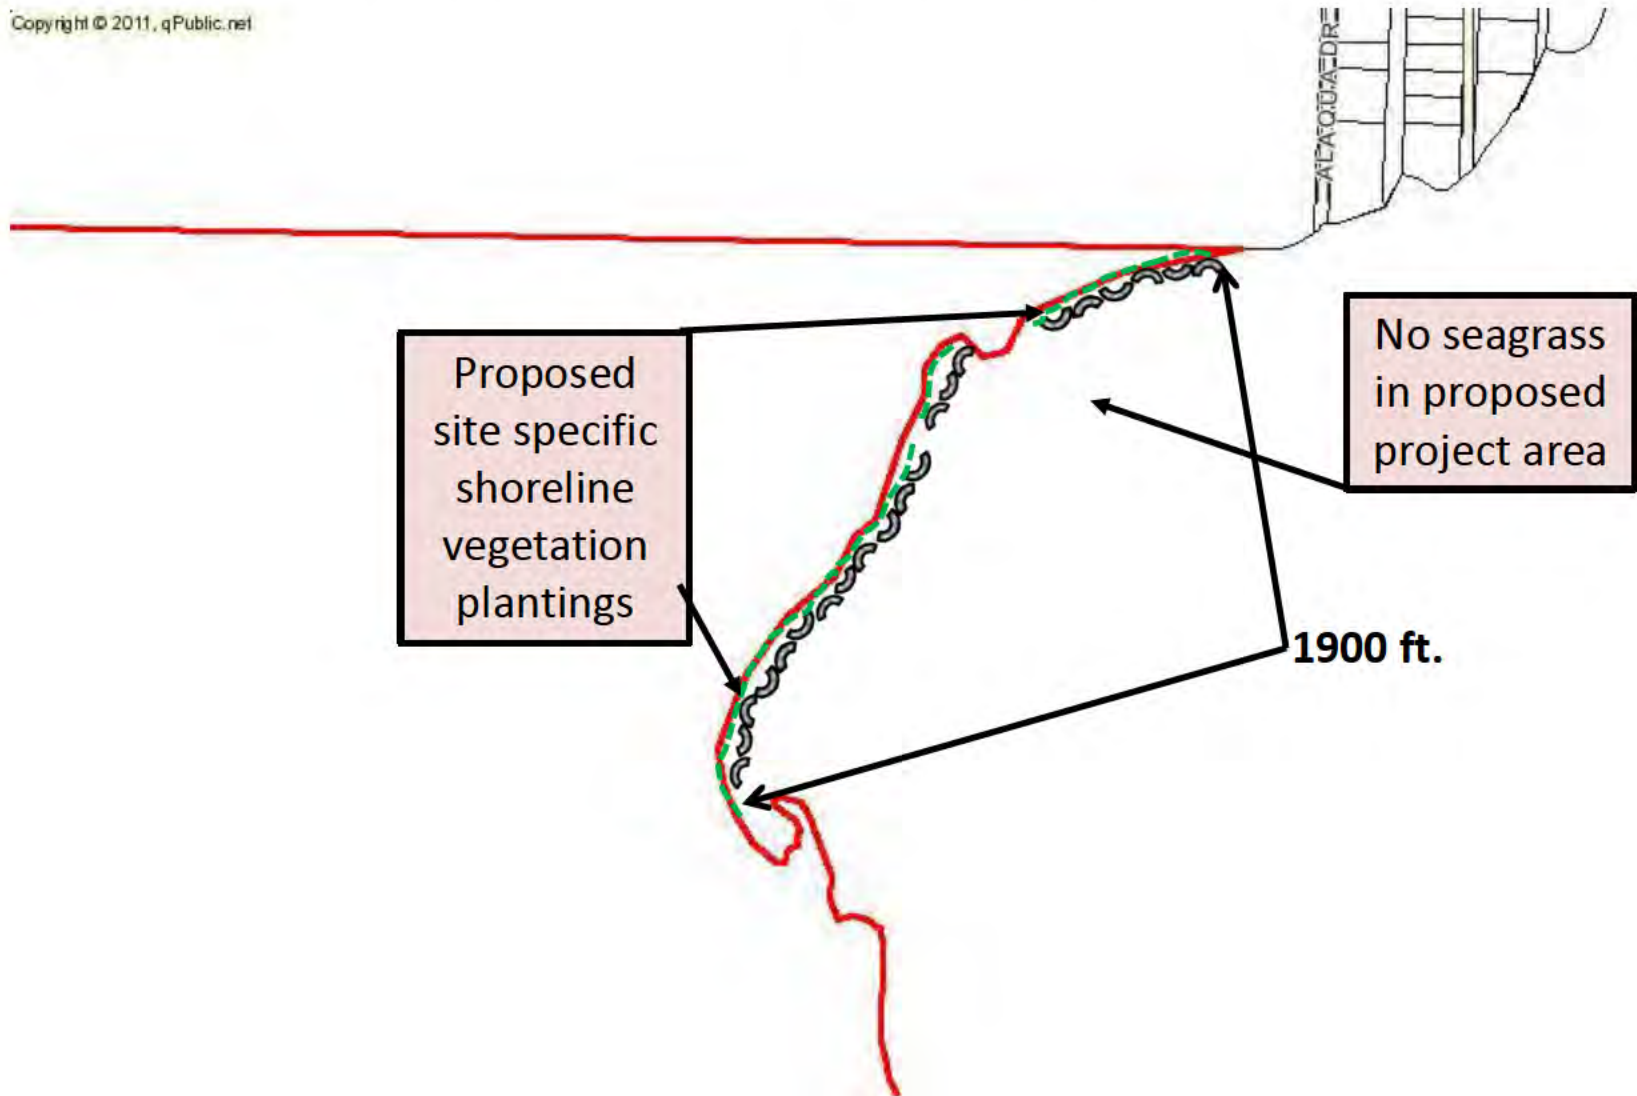

Alaqua Bayou Living Shoreline

Eglin Reservation along Alaqua Bayou

Freeport, FL 32439

Lat: 30°29'12"N

Long: 86°12'42"W

Parcel: 22-1S-20-32000-001-0000

2. Alaqua Bayou Living Shoreline: Plan View, actual footprint

NTS

Copyright © 2011, qPublic.net

3. Alaqua Bayou Living Shoreline: Plan View, aerial photo

NTS

4. Alaqua Bayou Living Shoreline: Close-up View of Gaps in Breakwaters

Copyright © 2011, qPublic.net

5. Alaqua Bayou Living Shoreline: Typical Plan view

NTS

Reservation parcels

Alaquua Bayou

6. Alaquua Bayou Living Shoreline: Typical Breakwater Plan View

NTS

7. Alaqua Bayou Living Shoreline: Typical Profile NTS